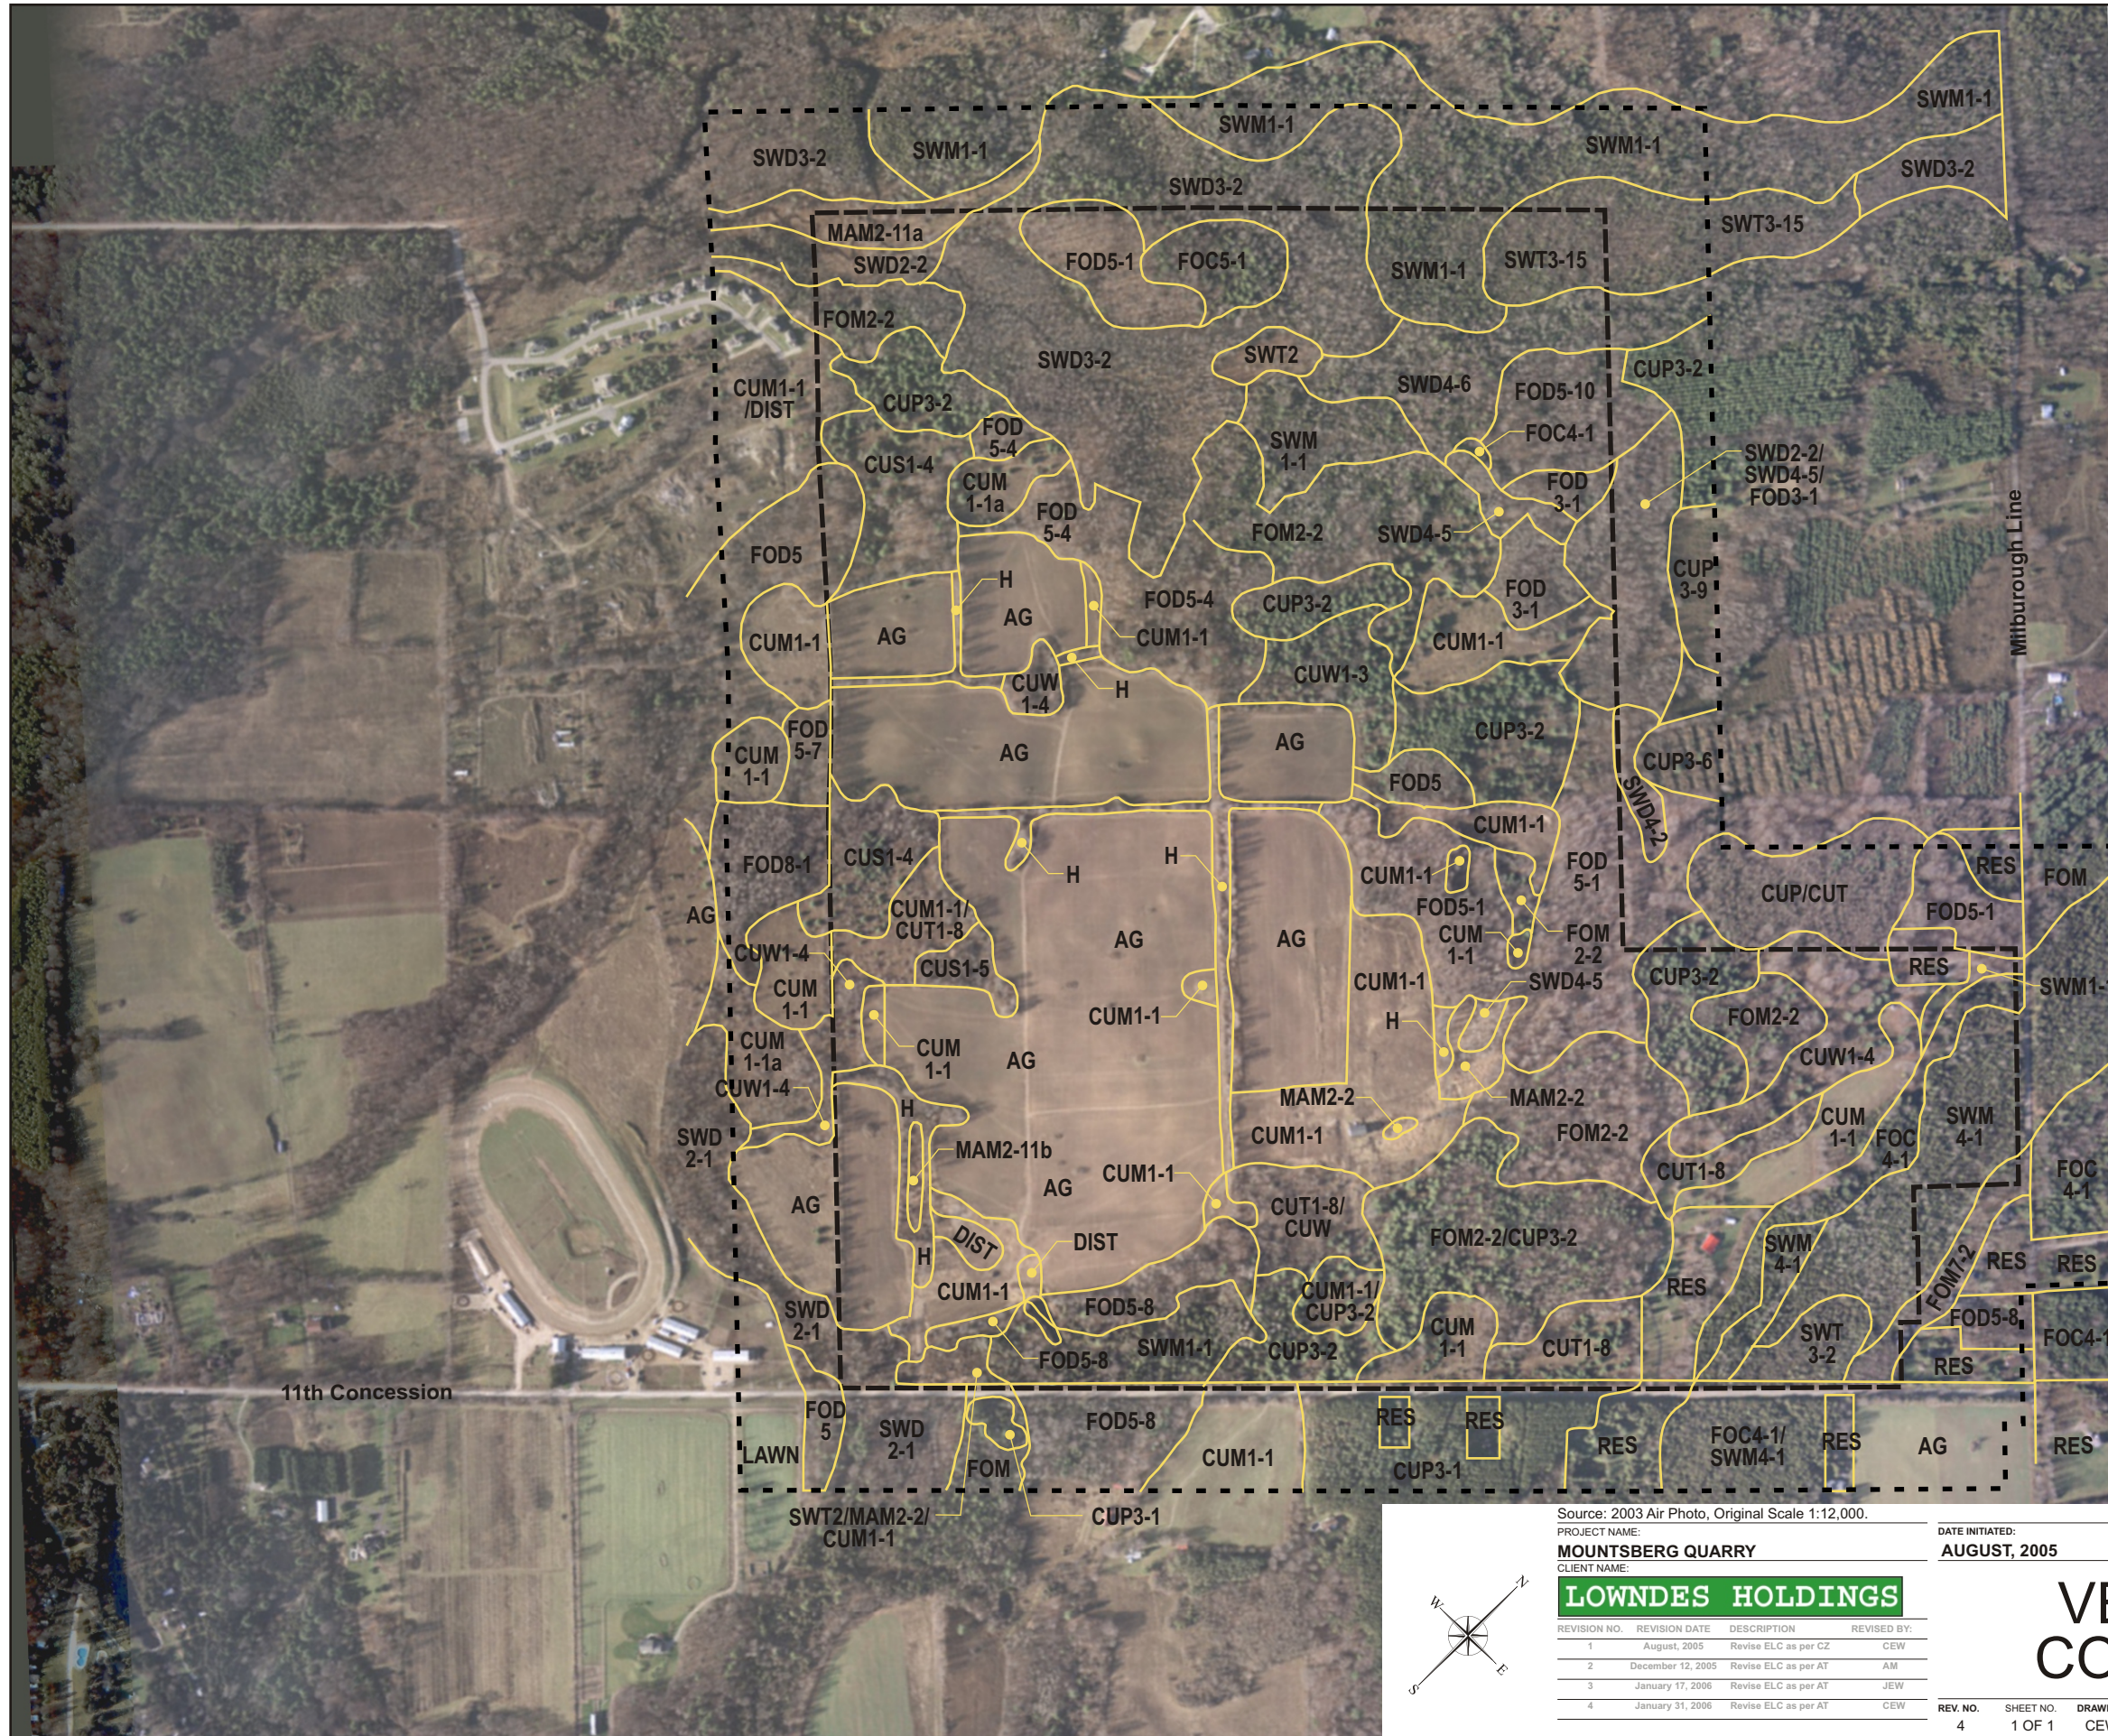

Stantec

--- Subject Lands  
- - - 120m Adjacent Lands

**VEGETATION COMMUNITIES**

- TERRESTRIAL**
- Coniferous Forest (FOC)**  
**FOC4-1** Fresh-Moist White Cedar Coniferous Forest  
**FOC5-1\*** Fresh-Moist White Pine Coniferous Forest
- Mixed Forest (FOM)**  
**FOM** Mixed Forest  
**FOM2-2** Dry-Fresh White Pine-Sugar Maple Mixed Forest  
**FOM7-2** White Cedar-Hardwood Mixed Forest
- Deciduous Forest (FOD)**  
**FOD** Deciduous Forest  
**FOD3-1** Dry-Fresh Poplar Deciduous Forest  
**FOD5** Dry-Fresh Sugar Maple Deciduous Forest  
**FOD5-1** Dry-Fresh Sugar Maple Deciduous Forest  
**FOD5-4** Dry-Fresh Sugar Maple-Ironwood Deciduous Forest  
**FOD5-7** Fresh Sugar Maple-Black Cherry Deciduous Forest  
**FOD5-8** Dry-Fresh Sugar Maple-White Birch-Poplar Deciduous Forest  
**FOD5-10** Dry-Fresh Sugar Maple-White Birch-Poplar Deciduous Forest  
**FOD8-1** Fresh-Moist Poplar Deciduous Forest
- CULTURAL**
- Cultural Plantation (CUP)**  
**CUP3-1** Red Pine Coniferous Plantation  
**CUP3-2** White Pine Coniferous Plantation  
**CUP3-6** European Larch Coniferous Plantation  
**CUP3-9** Norway-Spruce Coniferous Plantation
- Cultural Meadow (CUM)**  
**CUM1-1** Dry-Moist Old Field Meadow (with invading shrubs)
- Cultural Thicket (CUT)**  
**CUT1-7\*** White Ash -White Elm Cultural Thicket  
**CUT1-8\*** Mixed Cultural Thicket
- Cultural Savanna (CUS)**  
**CUS1-5\*** Deciduous Mineral Cultural Savanna  
**CUS1-4\*** White Pine Cultural Savanna
- Cultural Woodland (CUW)**  
**CUW1-3\*** White Pine Cultural Woodland  
**CUW1-4\*** Deciduous Mineral Cultural Woodland

- OTHER**
- AG** Agricultural  
**H** Hedgerow  
**P** Pond  
**DIST** Disturbed  
**RES** Residential

\*not listed in the ELC for Southern Ontario (Lee et al., 1998)

1:8,000

Source: 2003 Air Photo, Original Scale 1:12,000.